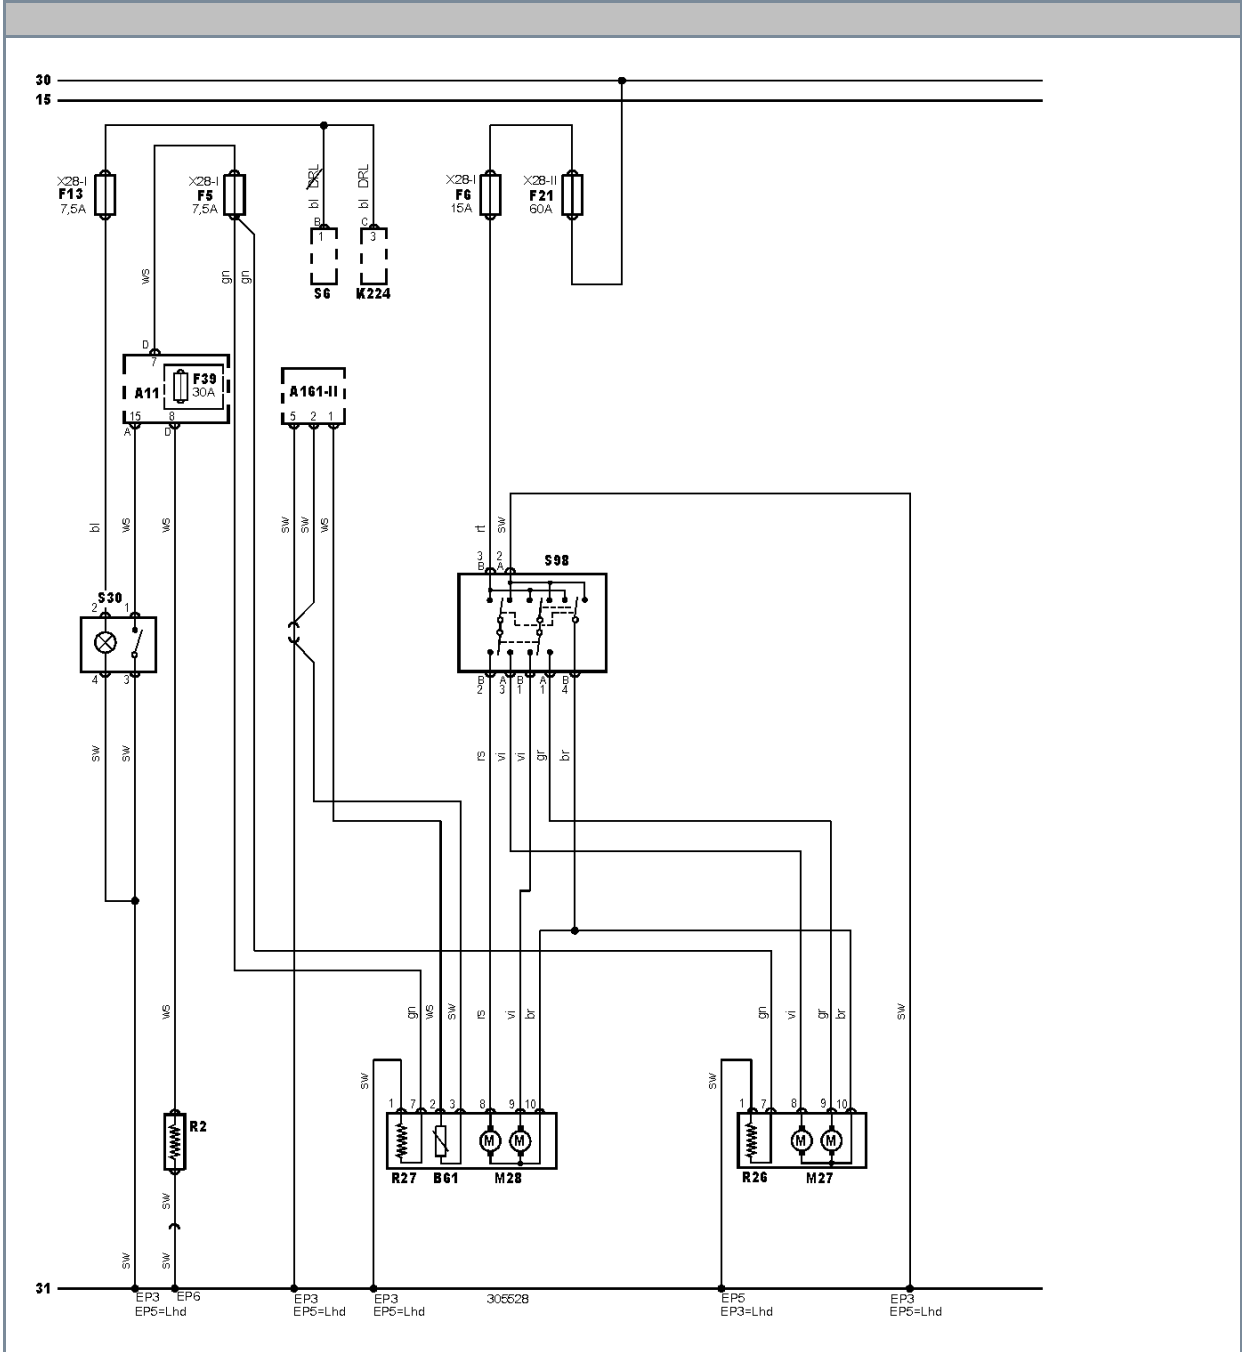

Данные
автомобиля:
Номерной знак:

Модель: **Renault Scenic I [99-03]**

Код двигателя: **F9Q 732**

Год выпуска: